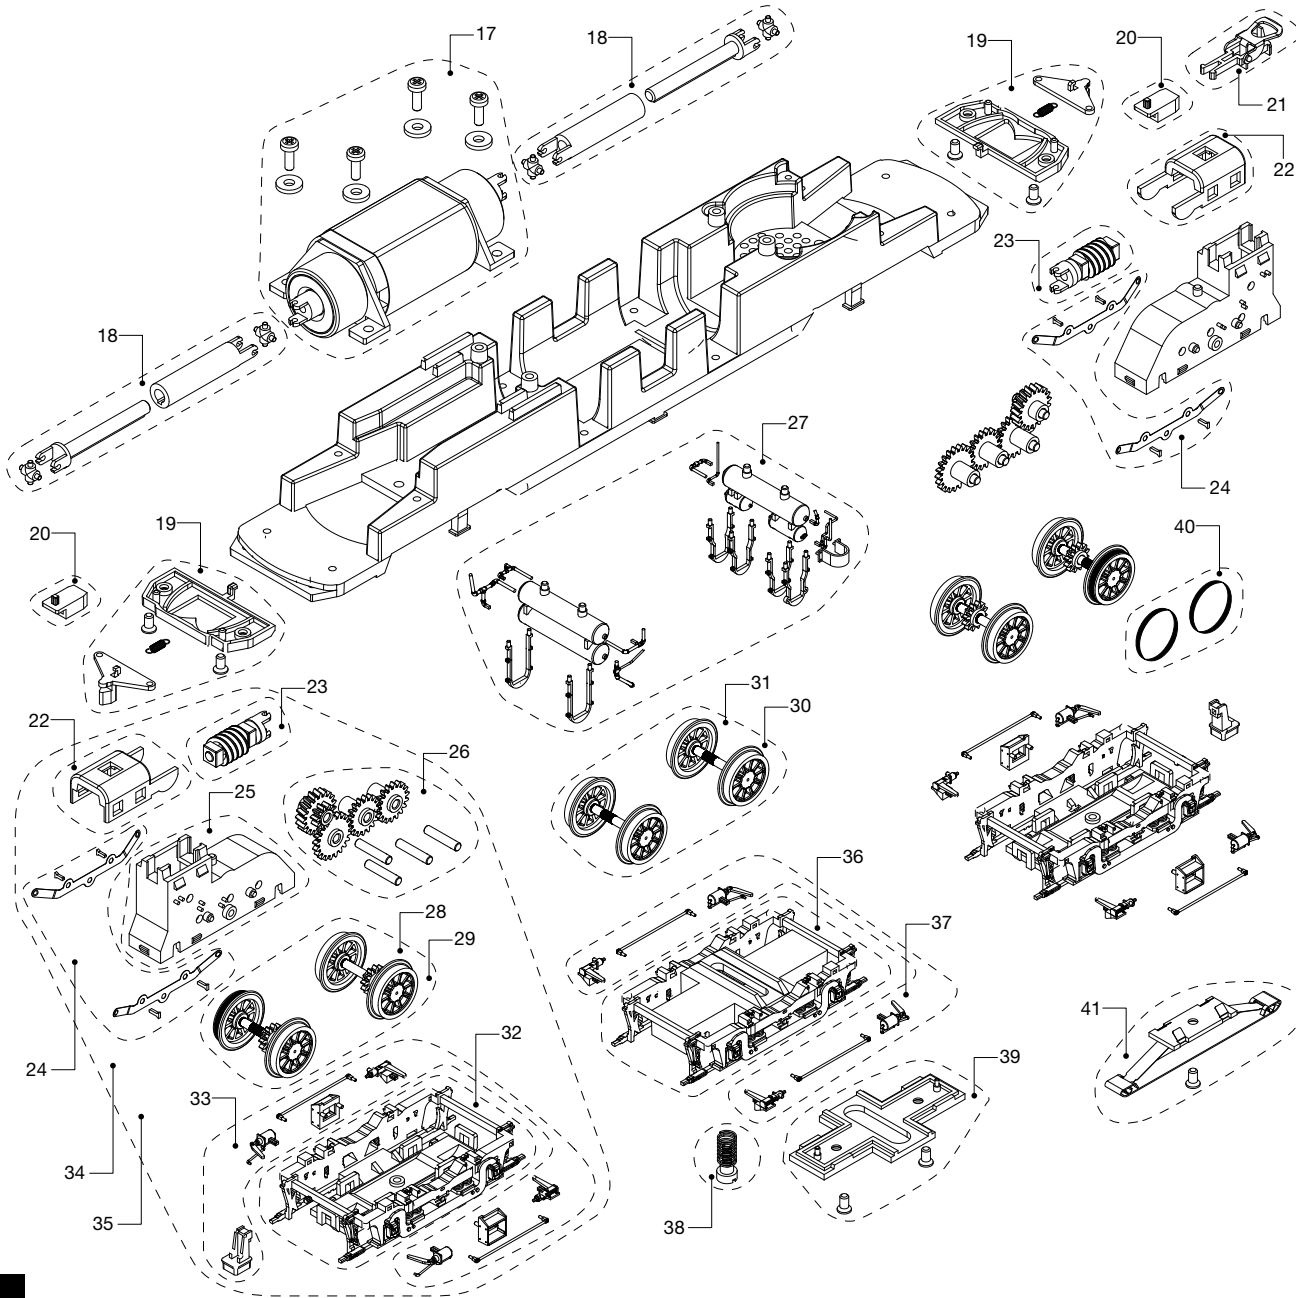

LISTA DE RECAMBIOS / LIST OF SPARES

Nº Artículo Item No	Descripción Description	Ref. repuesto Spare part ref.
1	Cubierta techo Roof cover	ER3028/01
2	Set de pantógrafos Pantograph set	ER3028/02
3	Accesorios techo Roof accessories	ER3028/03
4	Bocinas Horns	ER3028/04
5	Set limpiaparabrisas, retrovisores y pasamanos Wipers, mirrors and handrails set	ER3028/05
6	Set barandillas frontales Set of front handrails	ER3028/06
7	Set de focos frontales Set of front lamps	ER3024/07
8	Topes, faldones y piezas frontales Buffers, skirts and front pieces	ER3028/08
9	Set topes Buffer set	ER3028/09
10	Set barandillas laterales Side handrails set	ER3028/10
11	Circuito impreso principal Main printed circuit	ER3024/11
12	Circuito impreso con luces Printed circuit with lights	ER3024/12
13	Caja de resonancia Speaker box	ER3024/13
14	Cabina completa con conductor Complete cabin with driver	ER3024/14
15	Decoder MM/DCC MM/DCC decoder	ER301/278
16	Decoder MM/DCC con sonido MM/DCC decoder with sound	ER301S278
17	Set motor Motor set	ER3024/17
18	Set cardan Cardan set	ER3024/18
19	Set enganche Coupler set	ER3024/19
20	Cajetín NEM NEM coupling box	ER3024/20
21	Enganche NEM NEM coupler	ER058